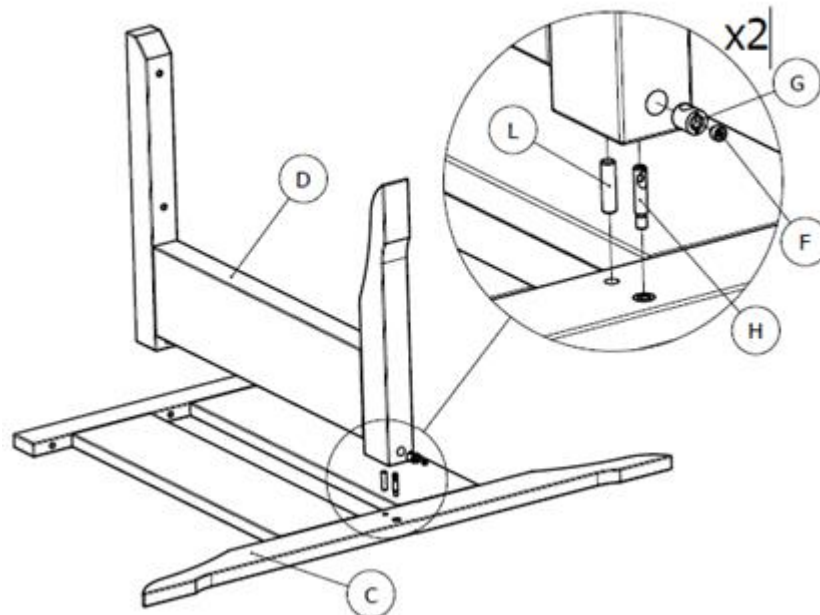

monteringsanvisning.

Ester 120 bord.

a)  x1	b)  x2 iläggsskivor	c)  x2	d)  x2	e)  x12	f)  x2	g)  x2	h)  x2	i)  x2
---	---	---	---	---	---	---	---	---

2.